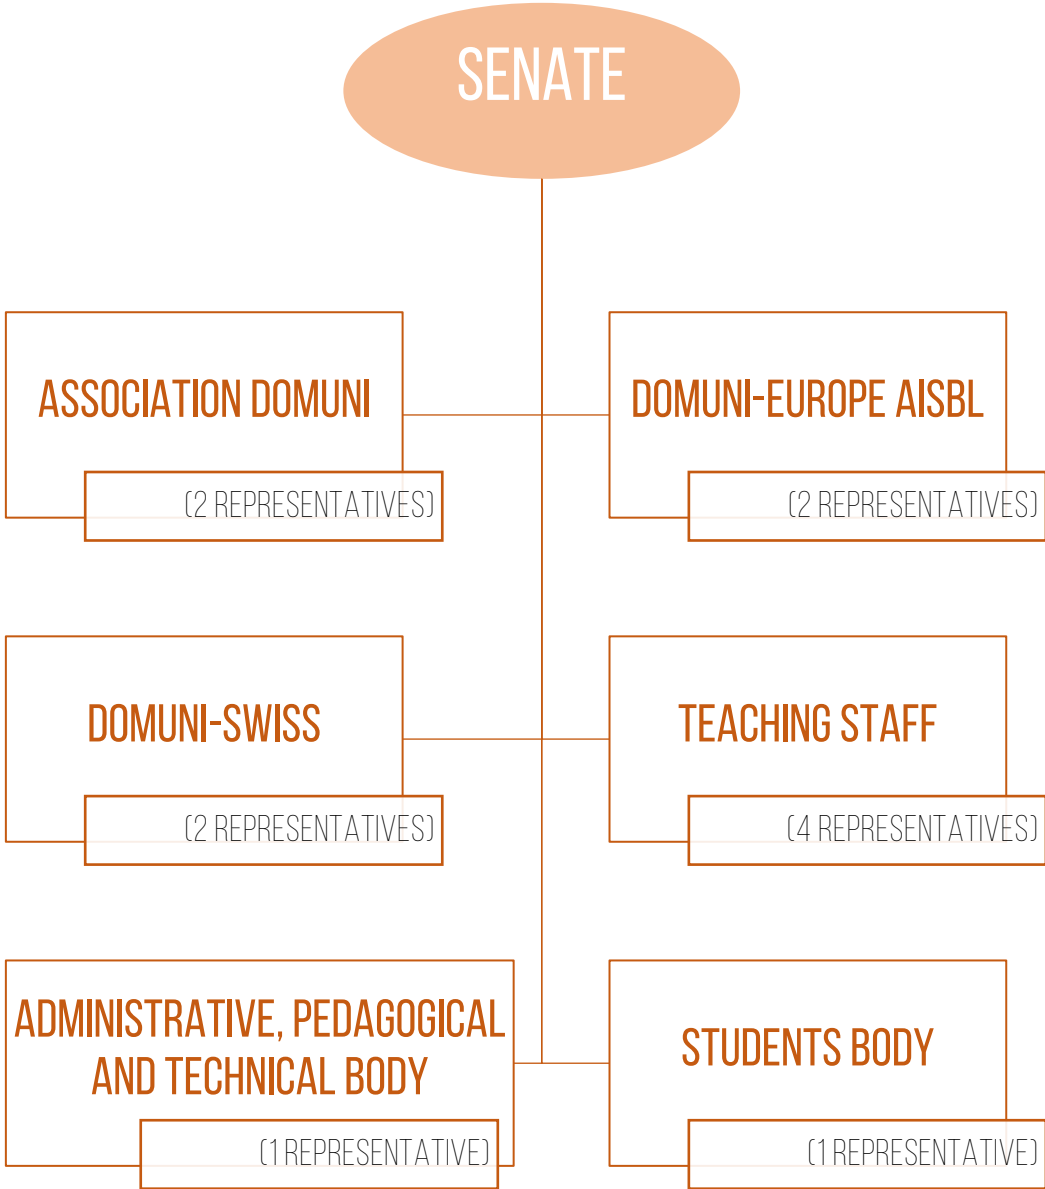

GOVERNANCE & ORGANISATION

DOMUNI
UNIVERSITAS

General organisation chart

The Senate

The Central Services

Administrative, pedagogical and technical body

The Faculties

Domuni Research Institute