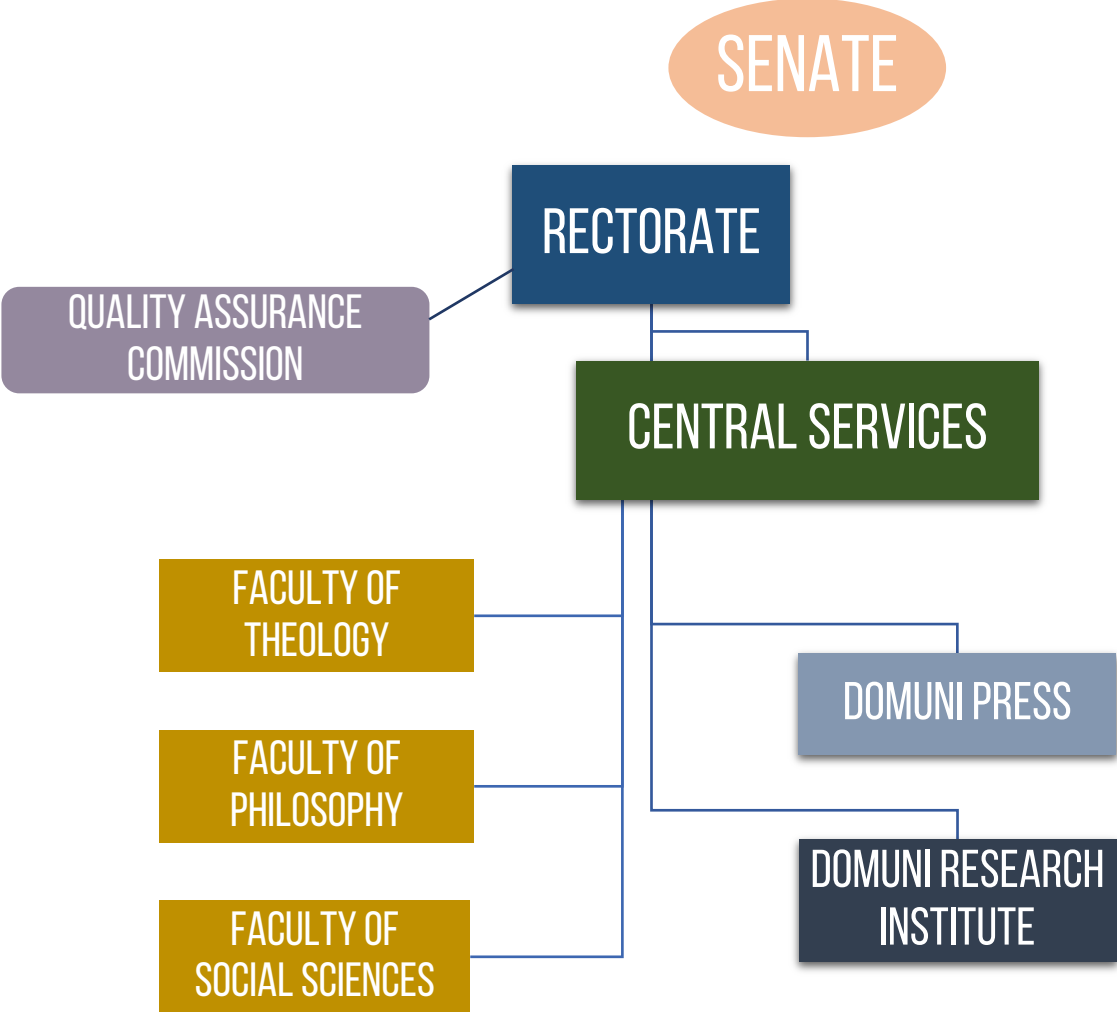

GOVERNANCE & ORGANISATION

DOMUNI
UNIVERSITAS

General organisation chart

The Senate

The Central Services

Administrative, pedagogical and technical body

The Faculties

Domuni Research Institute