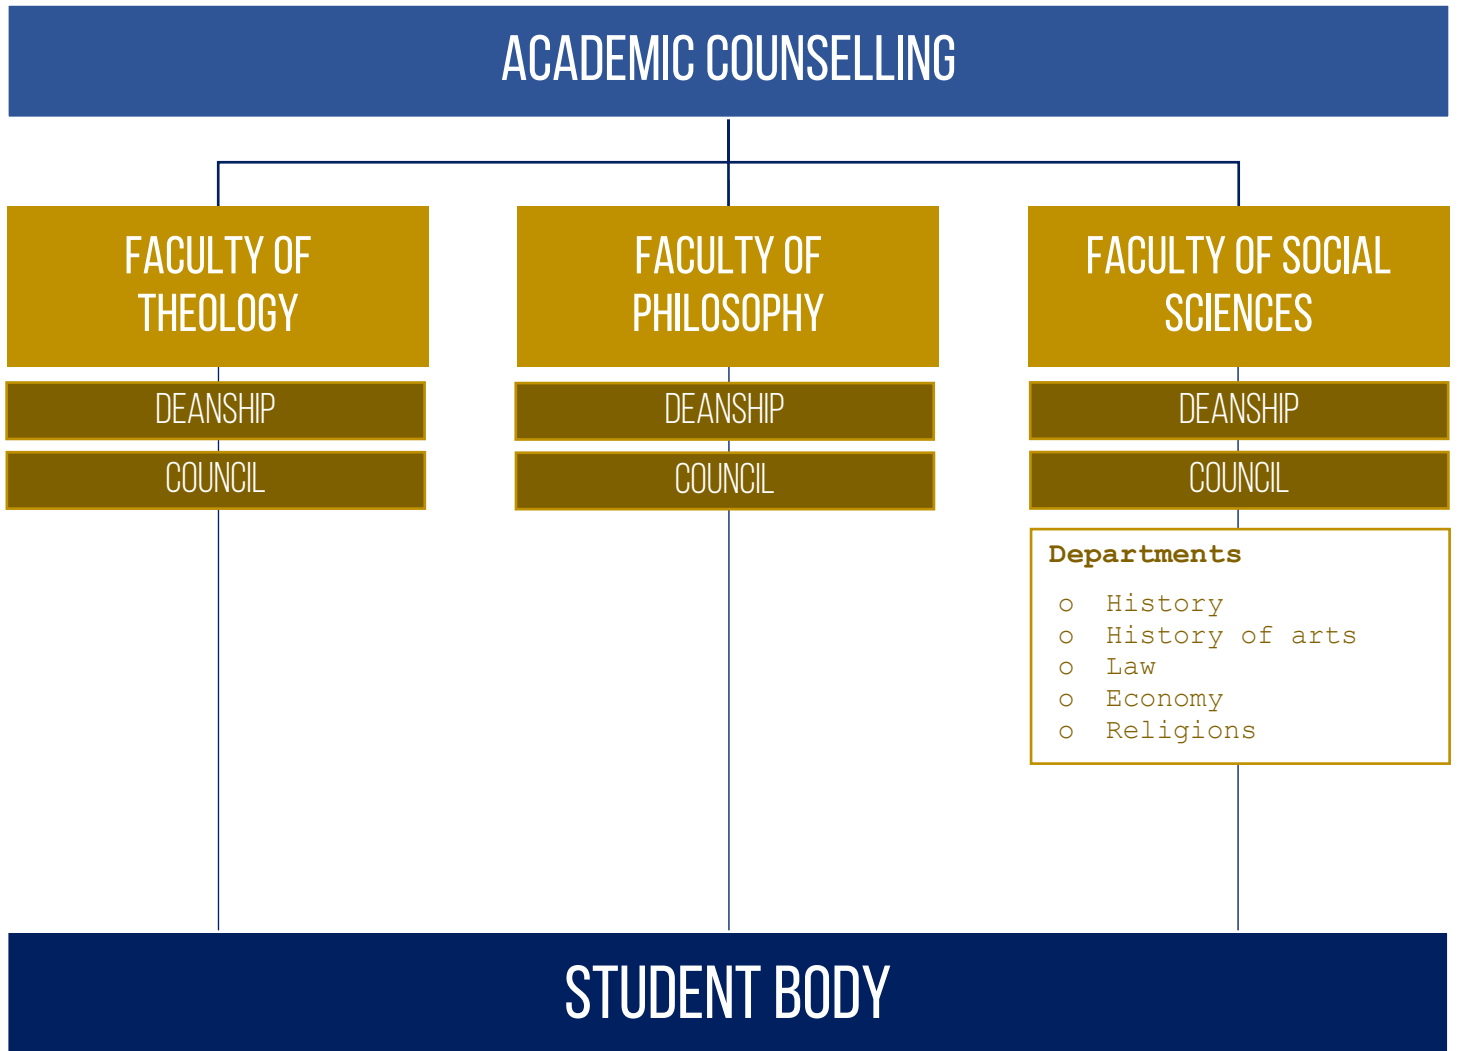

GOVERNANCE & ORGANISATION

DOMUNI
UNIVERSITAS

General organisation chart

The Senate

The Central Services

Administrative, pedagogical and technical body

The Faculties

Domuni Research Institute